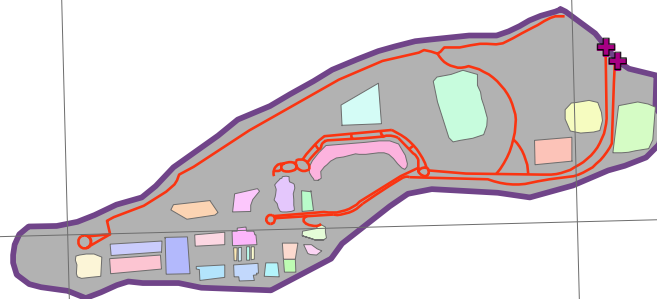

# ndu map

33°57'30"N

33°57'30"N

33°57'0"N

33°57'0"N

### Legend

Main Entrance

Roads

**Ndu**  
<all other values>

-  EH1
-  Main Cafeteria
-  newest cafeteria
-  Architecture building
-  Auditorium
-  Cafeteria
-  Computer center
-  Doms
-  EH2
-  EH3
-  EMPLOYEES PARKING
-  EMPLOYEES PARKING
-  FACULTY OF HUMANITIES
-  FNAS
-  Faculty of engineerig
-  Football / tennis court
-  Free parking
-  Free parking
-  Friends hall
-  Gym
-  Library
-  Museum
-  Paid parking space
-  SAO
-  Stairs1
-  administration
-  stairs2
-  EXTENT OF NDU CAMPUS